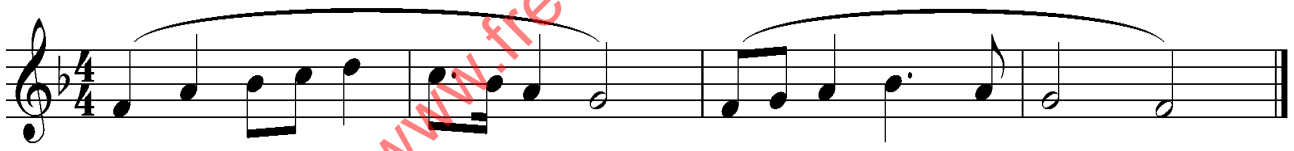

Kenya Certificate of Secondary Education  
KASSU JET EXAMINATION 2023  
511/1 – MUSIC SIGHT READING

1. Voice

a)

b)

2. Recorder

a)

b)

3. Violin

8. Tenor Sax

9. Trombone/ Tuba/ Euphonium

10. Cello/ Double bass

11. Piano

Musical notation for Piano part. It consists of two staves, treble and bass clef, with a key signature of one sharp (F#) and a 4/4 time signature. The right hand has a melodic line with a slur over the first two measures, and the left hand has a simple accompaniment. The piece ends with a double bar line and a repeat sign.