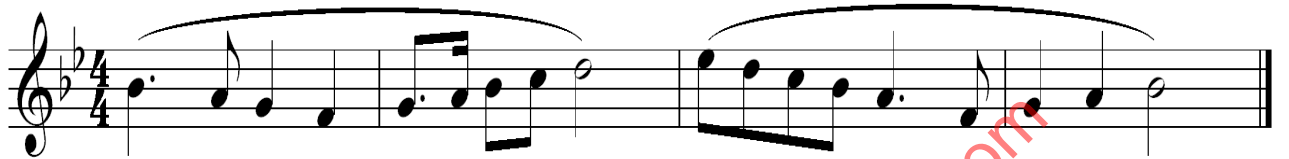

5. Trumpet/ Clarinet/ Alto Saxophone

a)