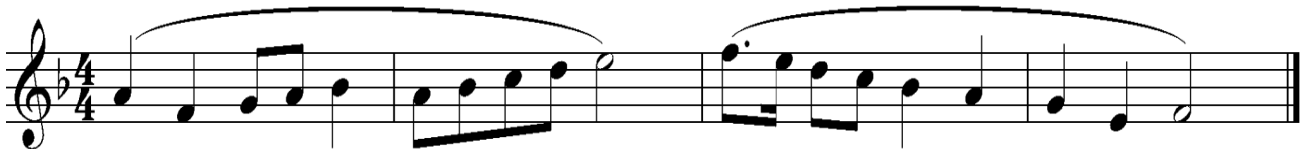

Kenya Certificate of Secondary Education
KASSU JET EXAMINATION 2023
511/1 – MUSIC SIGHT READING

1. Voice

a)

b)

2. Recorder

a)

b)

3. Violin

a)

b)